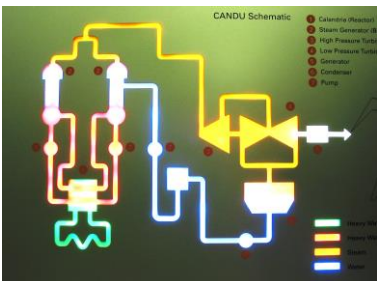

Plays full MP3 stereo. Low voltage DC power.

Easy update of sound tracks and script files for operation.

ScanAndPlay™ Media Players

Poster Touch Audio

Activate by Switch, Rotary Knob, Touch Sensor, RFID Tag.

LED Animation & Lighting

Interactive LED Maps

Electromechanical

Force and Weight Sensing

Interactive Event Controls

We work on the
 inside so you
 look good
 on the outside.

Trade Show-Point of Purchase-Museum-Science
 Centre-Interpretive-Self Serve Displays&Exhibits
 Interactive Electronics-Mechanisms-Software-Audio
 Video-LED Control and Lighting-Sense-Measure-Control