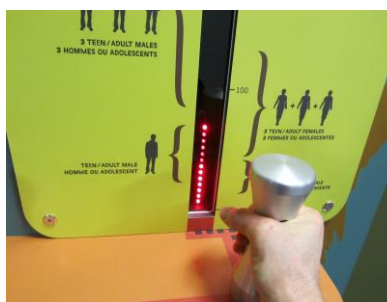

Plays full MP3 stereo. Low voltage DC power.

Easy update of sound tracks and script files for operation.

ScanAndPlay™ Media Players

Poster Touch Audio

Activate by Switch, Rotary Knob, Touch Sensor, RFID Tag.

LED Animation & Lighting

Interactive LED Maps

Electromechanical

Force and Weight Sensing

Interactive Event Controls

We work on the
 inside so you
 look good
 on the outside.

Trade Show-Point of Purchase-Museum-Science
 Centre-Interpretive-Self Serve Displays&Exhibits
 Interactive Electronics-Mechanisms-Software-Audio
 Video-LED Control and Lighting-Sense-Measure-Control