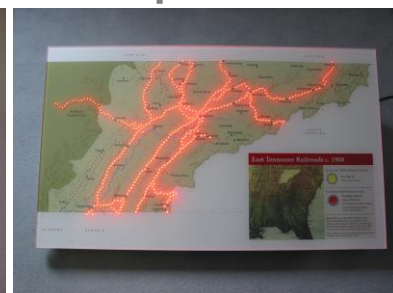

Plays full MP3 stereo. Low voltage DC power.

Easy update of sound tracks and script files for operation.

ScanAndPlay™ Media Players

Poster Touch Audio

Activate by Switch, Rotary Knob, Touch Sensor, RFID Tag.

LED Animation & Lighting

Interactive LED Maps

Electromechanical

Force and Weight Sensing

Interactive Event Controls

We work on the
 inside so you
 look good
 on the outside.

Trade Show-Point of Purchase-Museum-Science
 Centre-Interpretive-Self Serve Displays&Exhibits
 Interactive Electronics-Mechanisms-Software-Audio
 Video-LED Control and Lighting-Sense-Measure-Control